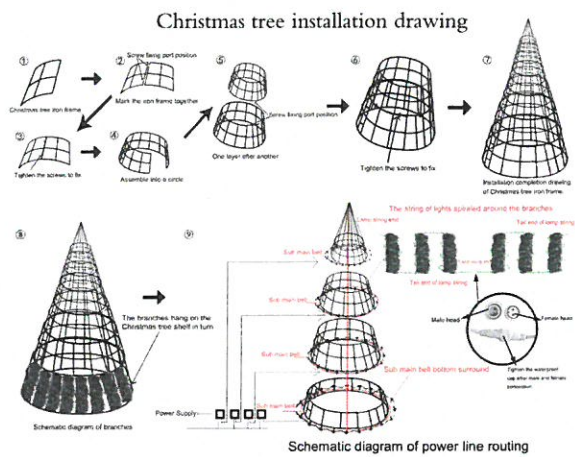

Installation Manual For Example

Company Information:

Such as:

- LED Street Light(pole motif,across street motif)
- Led 2D Motif
- Led 3D Motif
- Led Tree light(Motif tree,cherry)
- Led Acrylic Light(reindeer,santa)
- Led rope light
- Led string light
- *festival lanterns
- *Simulation dinosaur

Welcome to your trial order to test

Welcome to your OEM idea to design